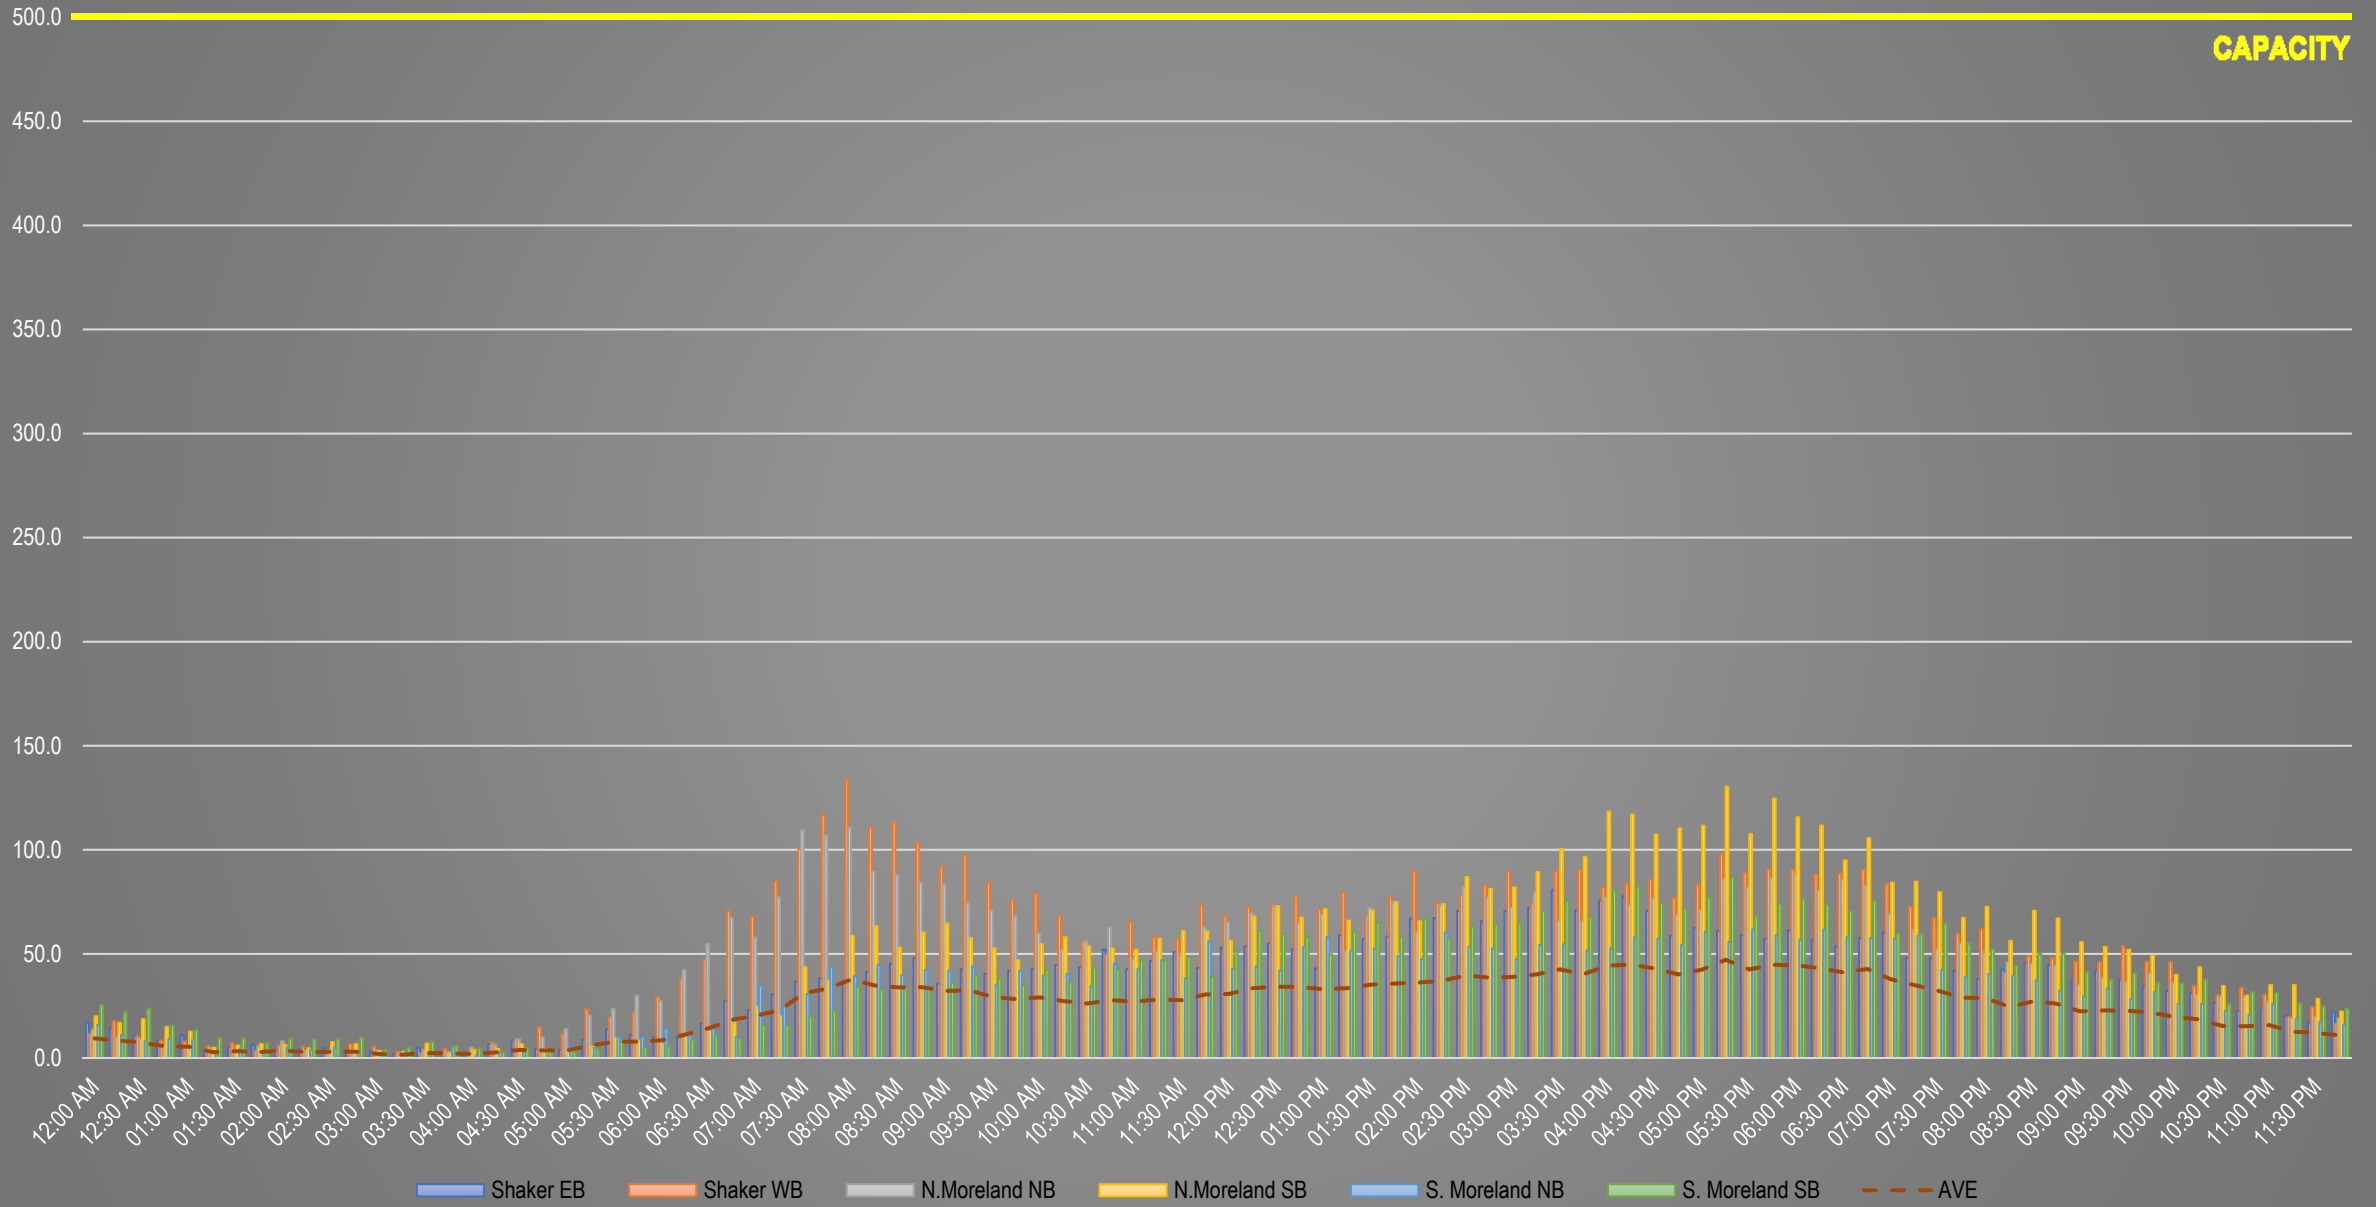

# South Moreland, Southbound

# Shaker Square Traffic Corridors/Directions

# Shaker Square Traffic Corridors/Directions (Friday, 6AM-9PM)