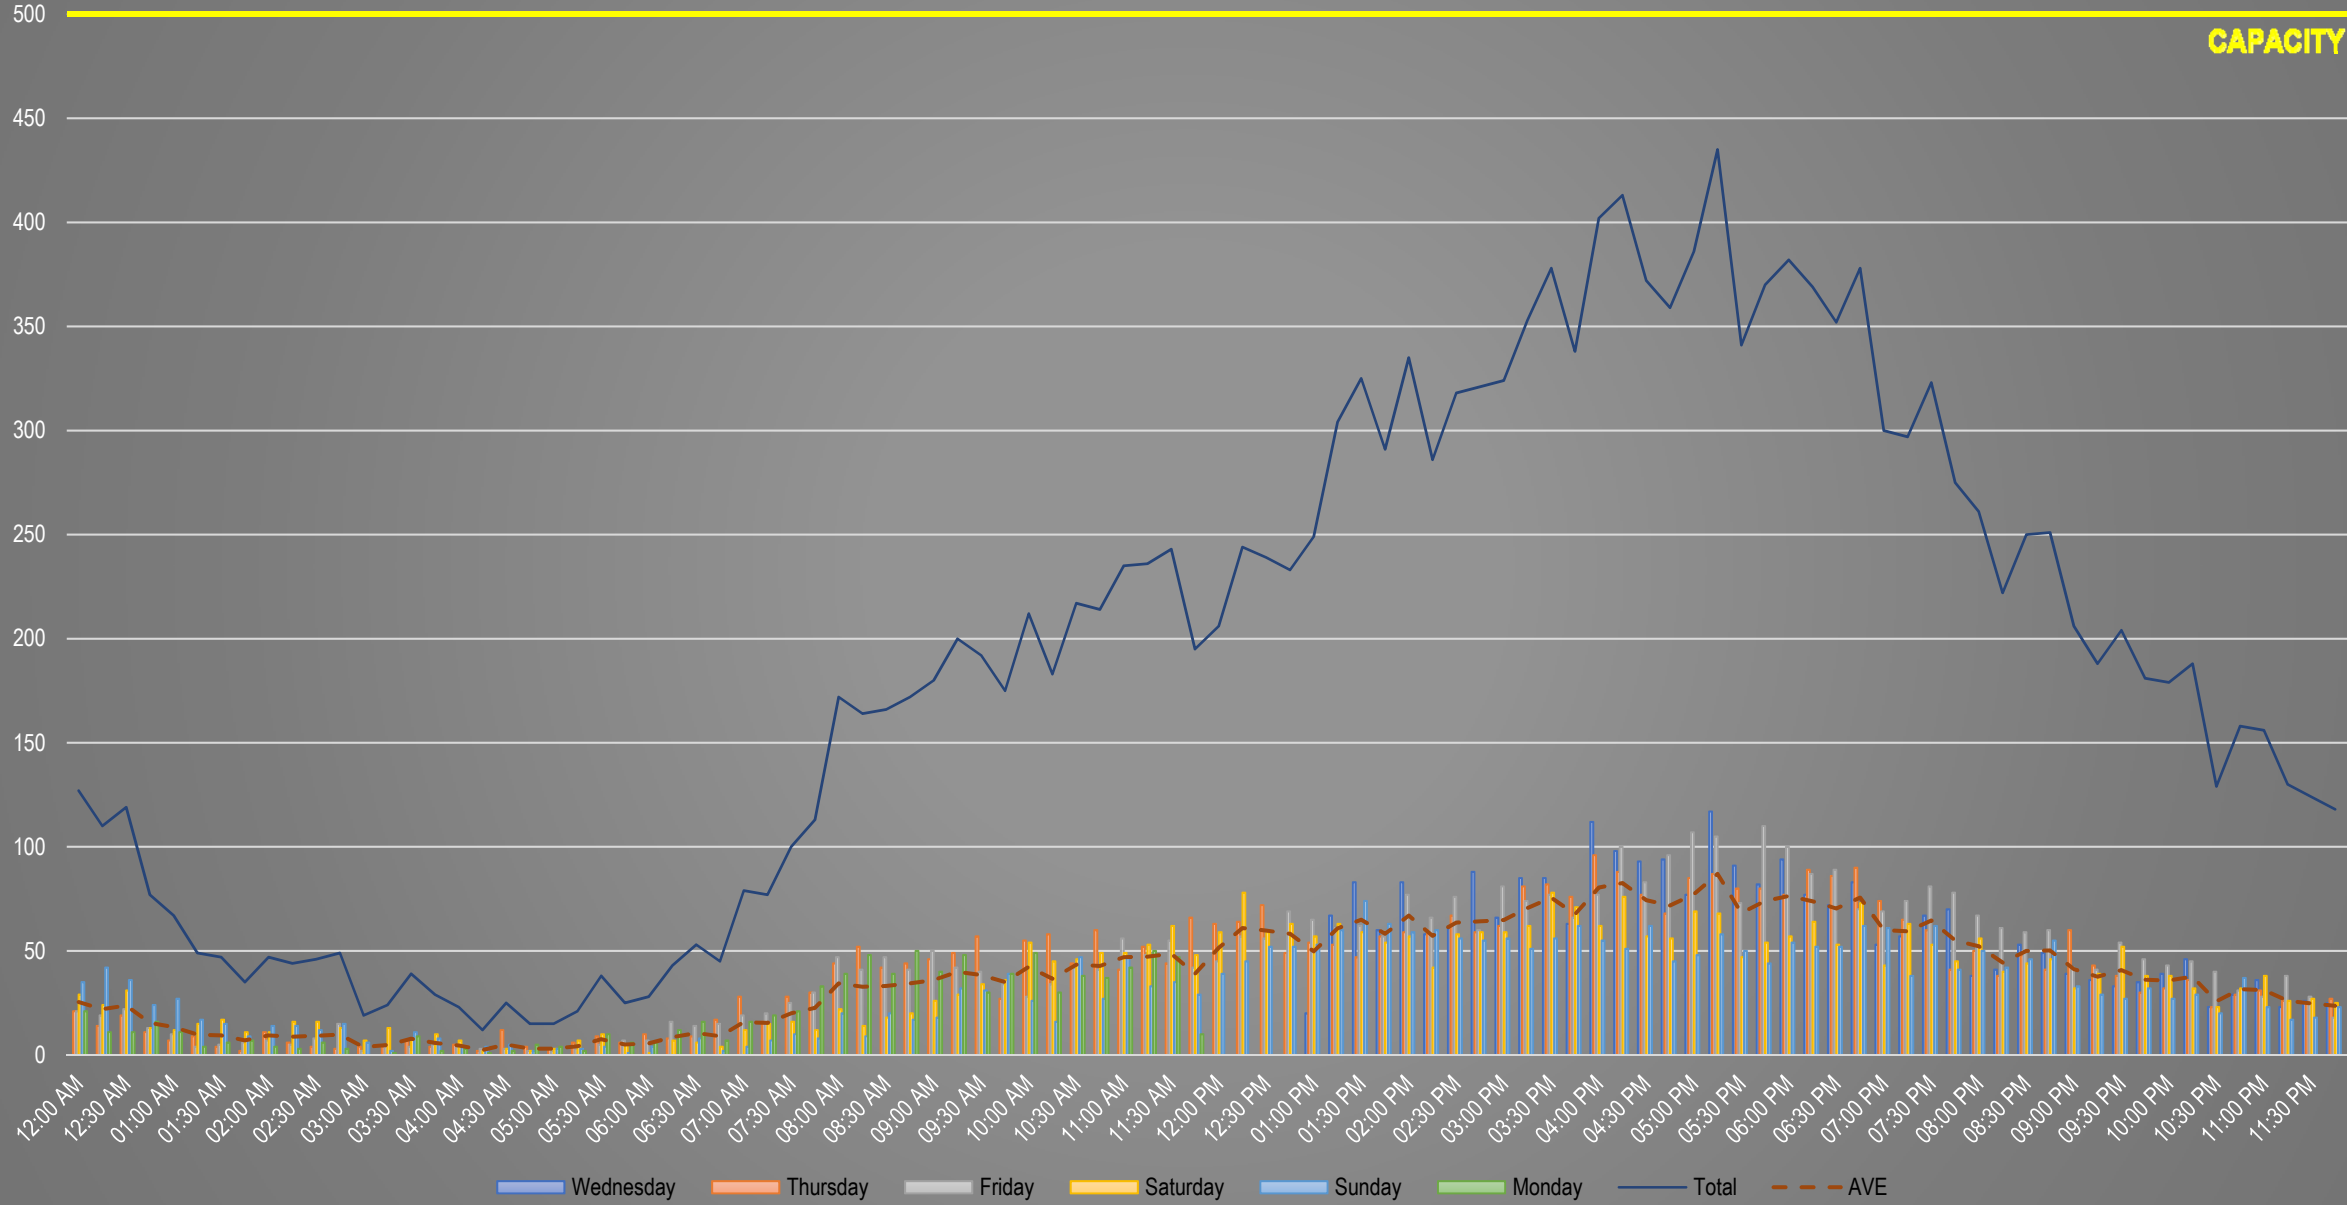

# South Moreland, Southbound

# Shaker Square Traffic Corridors/Directions

# Shaker Square Traffic Corridors/Directions (Friday, 6AM-9PM)